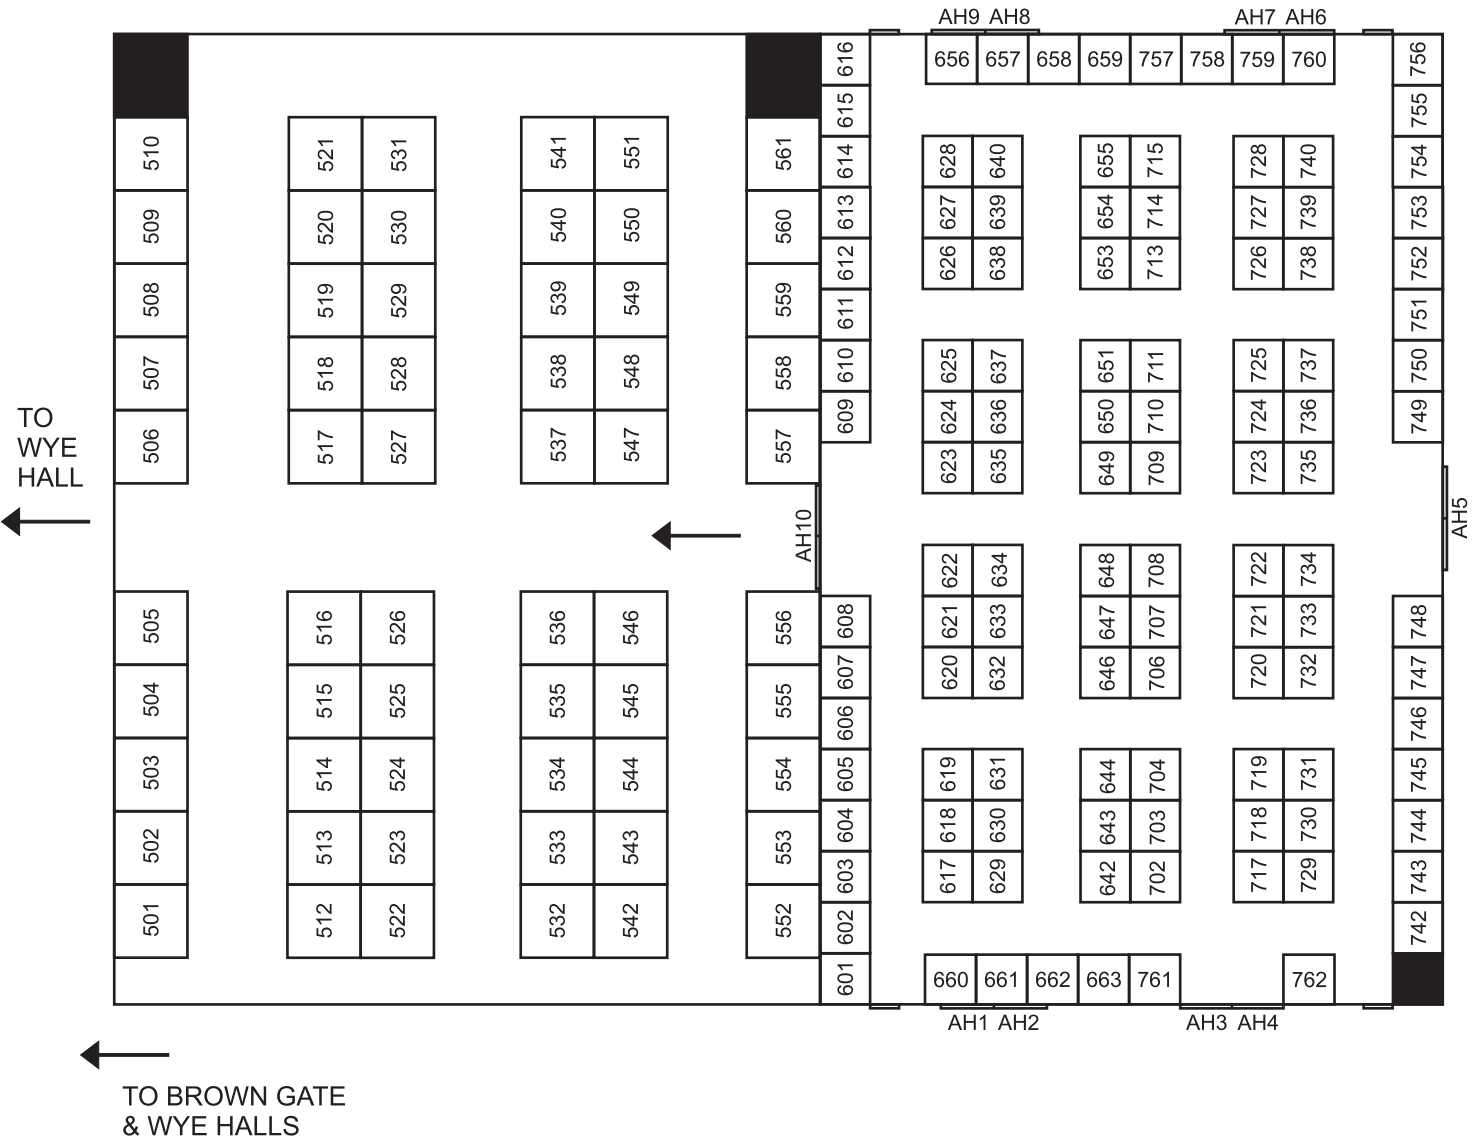

AVON HALL

THE THREE COUNTIES SHOW GROUND MALVERN

OUTSIDE HARDSTANDING AREA

Outside: (Hardstanding stands 501-561)
Each stall measures 20ft x 20ft

Inside: (Avon Hall)
Each stall measures
12ft front x 10ft deep

THE THREE COUNTIES SHOW GROUND MALVERN - WORCS

WYE HALLS

↑
TO
BROWN
GATE
& MAIN
ENTRANCE

Inside: (Wye Hall)
Each stall measures 12ft front x 10ft deep