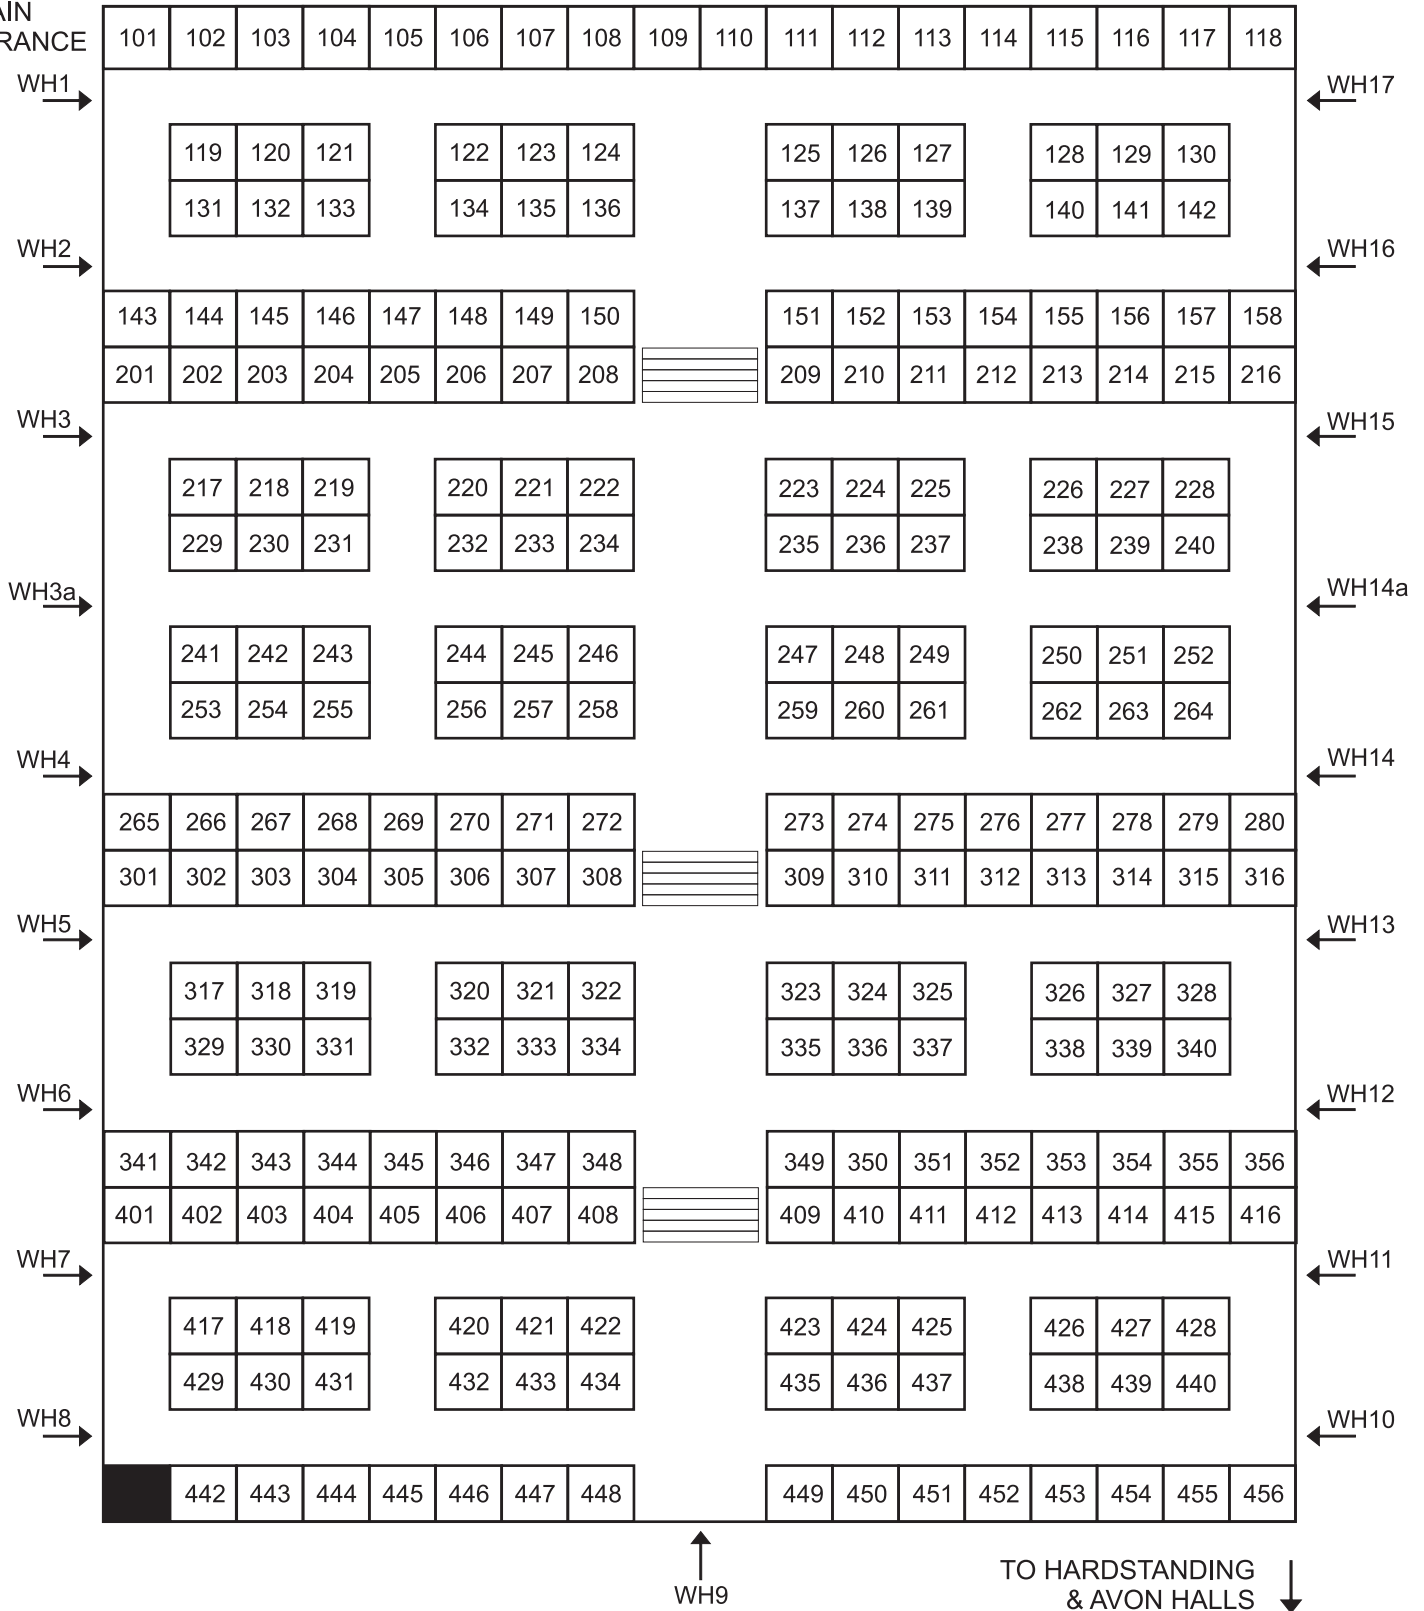

AVON HALL

THE THREE COUNTIES SHOW GROUND MALVERN

OUTSIDE HARDSTANDING AREA

Outside: (Hardstanding stands 501-561)
Each stall measures 20ft x 20ft

Inside: (Avon Hall)
Each stall measures
12ft front x 10ft deep

THE THREE COUNTIES SHOW GROUND MALVERN - WORCS

WYE HALLS

↑
TO
BROWN
GATE
& MAIN
ENTRANCE

Inside: (Wye Hall)
Each stall measures 12ft front x 10ft deep