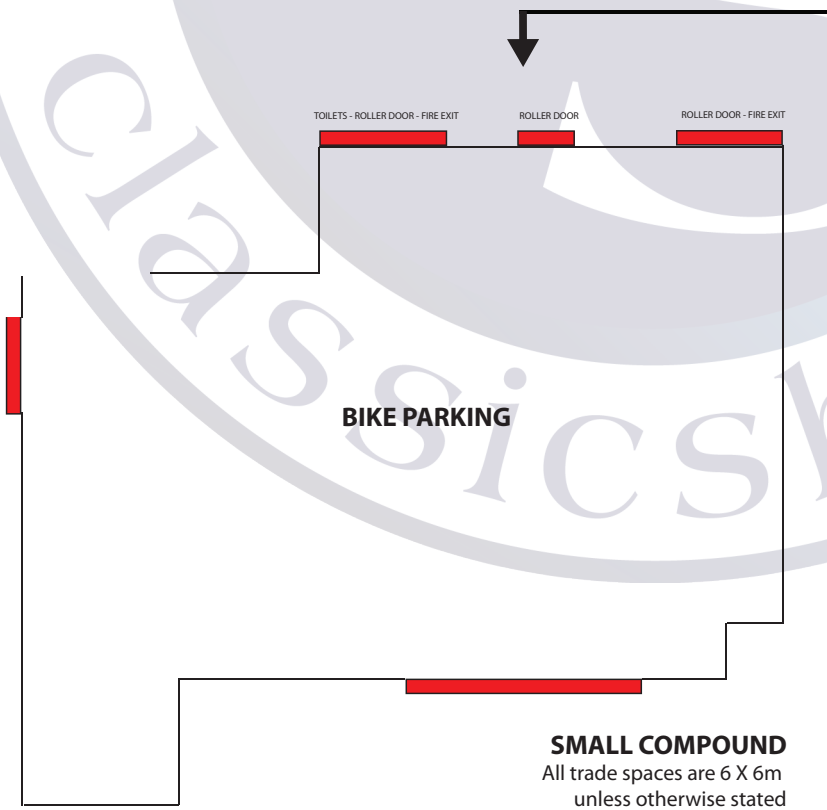

RACE TRACK
↑

LARGE COMPOUND
All trade spaces are 6 X 6m unless otherwise stated

SMALL COMPOUND
All trade spaces are 6 X 6m unless otherwise stated

DONINGTON PARK EXHIBITION HALL