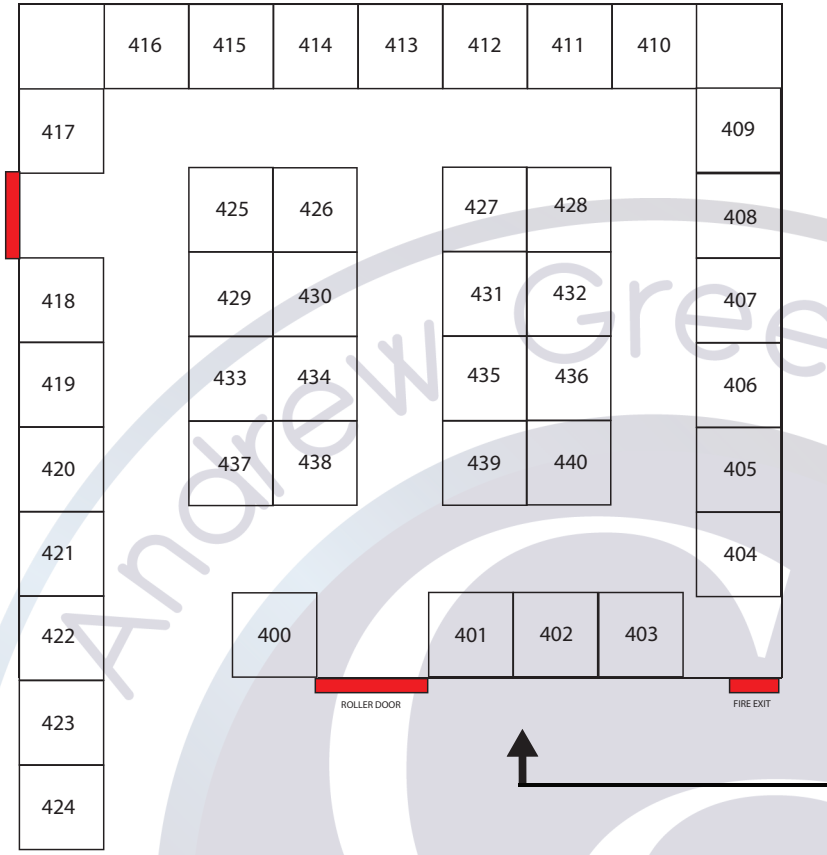

RACE TRACK
↑

LARGE COMPOUND
All trade spaces are 6 X 6m unless otherwise stated

SMALL COMPOUND
All trade spaces are 6 X 6m unless otherwise stated

DONINGTON PARK EXHIBITION HALL